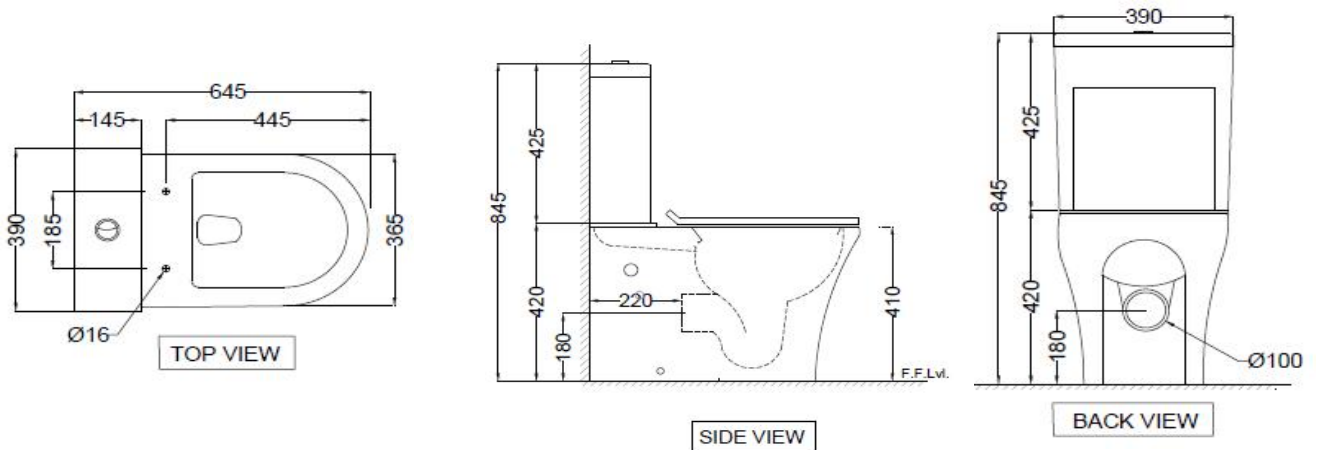

ONS-WHT-10753P180UFSMZ

SPECIFICATION DATA SHEET

PRODUCT DETAILS

Manufacturer	Jaquar	Type	Coupled WC (P-Trap)
Colour	White	Flush valves	Dual Flush
Outlet	Horizontal	Material	Ceramic - Vitreous China
Technical Details	External diameter of outlet hole $\varnothing 100 \pm 5$ mm		
	Vertical distance between the Floor and the centre line of the waste outlet hole ≤ 180 mm		

PRODUCT IMAGE

TECHNICAL DRAWING

Product Dimension	390x645x845 mm	FEATURES Rimless WC, UF Slim Soft Close Seat Cover, Dual Flushing - 2.6/4.6 LPF, Anti germ glaze, Complete Trap Glaze.
Trap Distance	P Trap - 180 mm	
Product Weight	43.05 kg	

All technical dimensions are in accordance to British standards, Bureau of Indian Standards

DISCLAIMER: Our every effort has been made to ensure factual accuracy, the information presented subject to changes due to requirements in different sites, markets and/ or countries. All dimensions are in mm (Tolerance ± 5 MM). Jaquar reserves the right to make the necessary amendments at any time without prior notice.